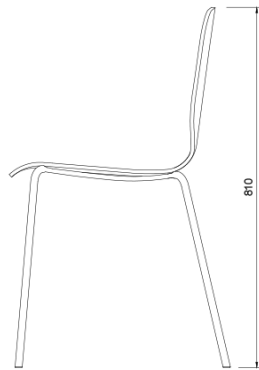

Keystone

SQUEEZE karmstol
design: Henrik Schulz

Produktinformation.

SH.46 cm, B.57 cm, D.50 cm, H.81 cm.

Stålrör i silver- vit, svartlack, krom. Sittskal ask vit- svartlack, björk, ek och ask natur. Oklädd, klädd sits- insida, helklädd

Keystone

The challenge was to develop a new chair, standing on four legs which stacked minimally. The solution was Squeeze. We have pressed the frame underneath the seat, which makes the stacking incredibly **effective** without losing either stability nor **elegance**. Squeeze is linkable and is available with armrests. There is also a barstool in the collection.

Keystone

UTMANINGEN låg i att ta fram en ny stol som stod på fyra ben och staplade minimalt. *The challenge was to develop a new chair, standing on four legs which stacked minimally.*

Keystone

VI HAR PRESSAT underredet under sitsen vilket gör att stolen staplar otroligt effektivt utan att tappa vare sig i stabilitet eller elegans. We have pressed the frame underneath the seat, which makes the stacking incredibly effective without losing either stability nor elegance.

Keystone

2,0 m 42 PCS

Keystone

Squeeze är även **KOPPLINGSBAR** och kommer att finnas som stol, karmstol och som barstol. Squeeze is linkable and is available with armrests. There is also a barstool in the collection.